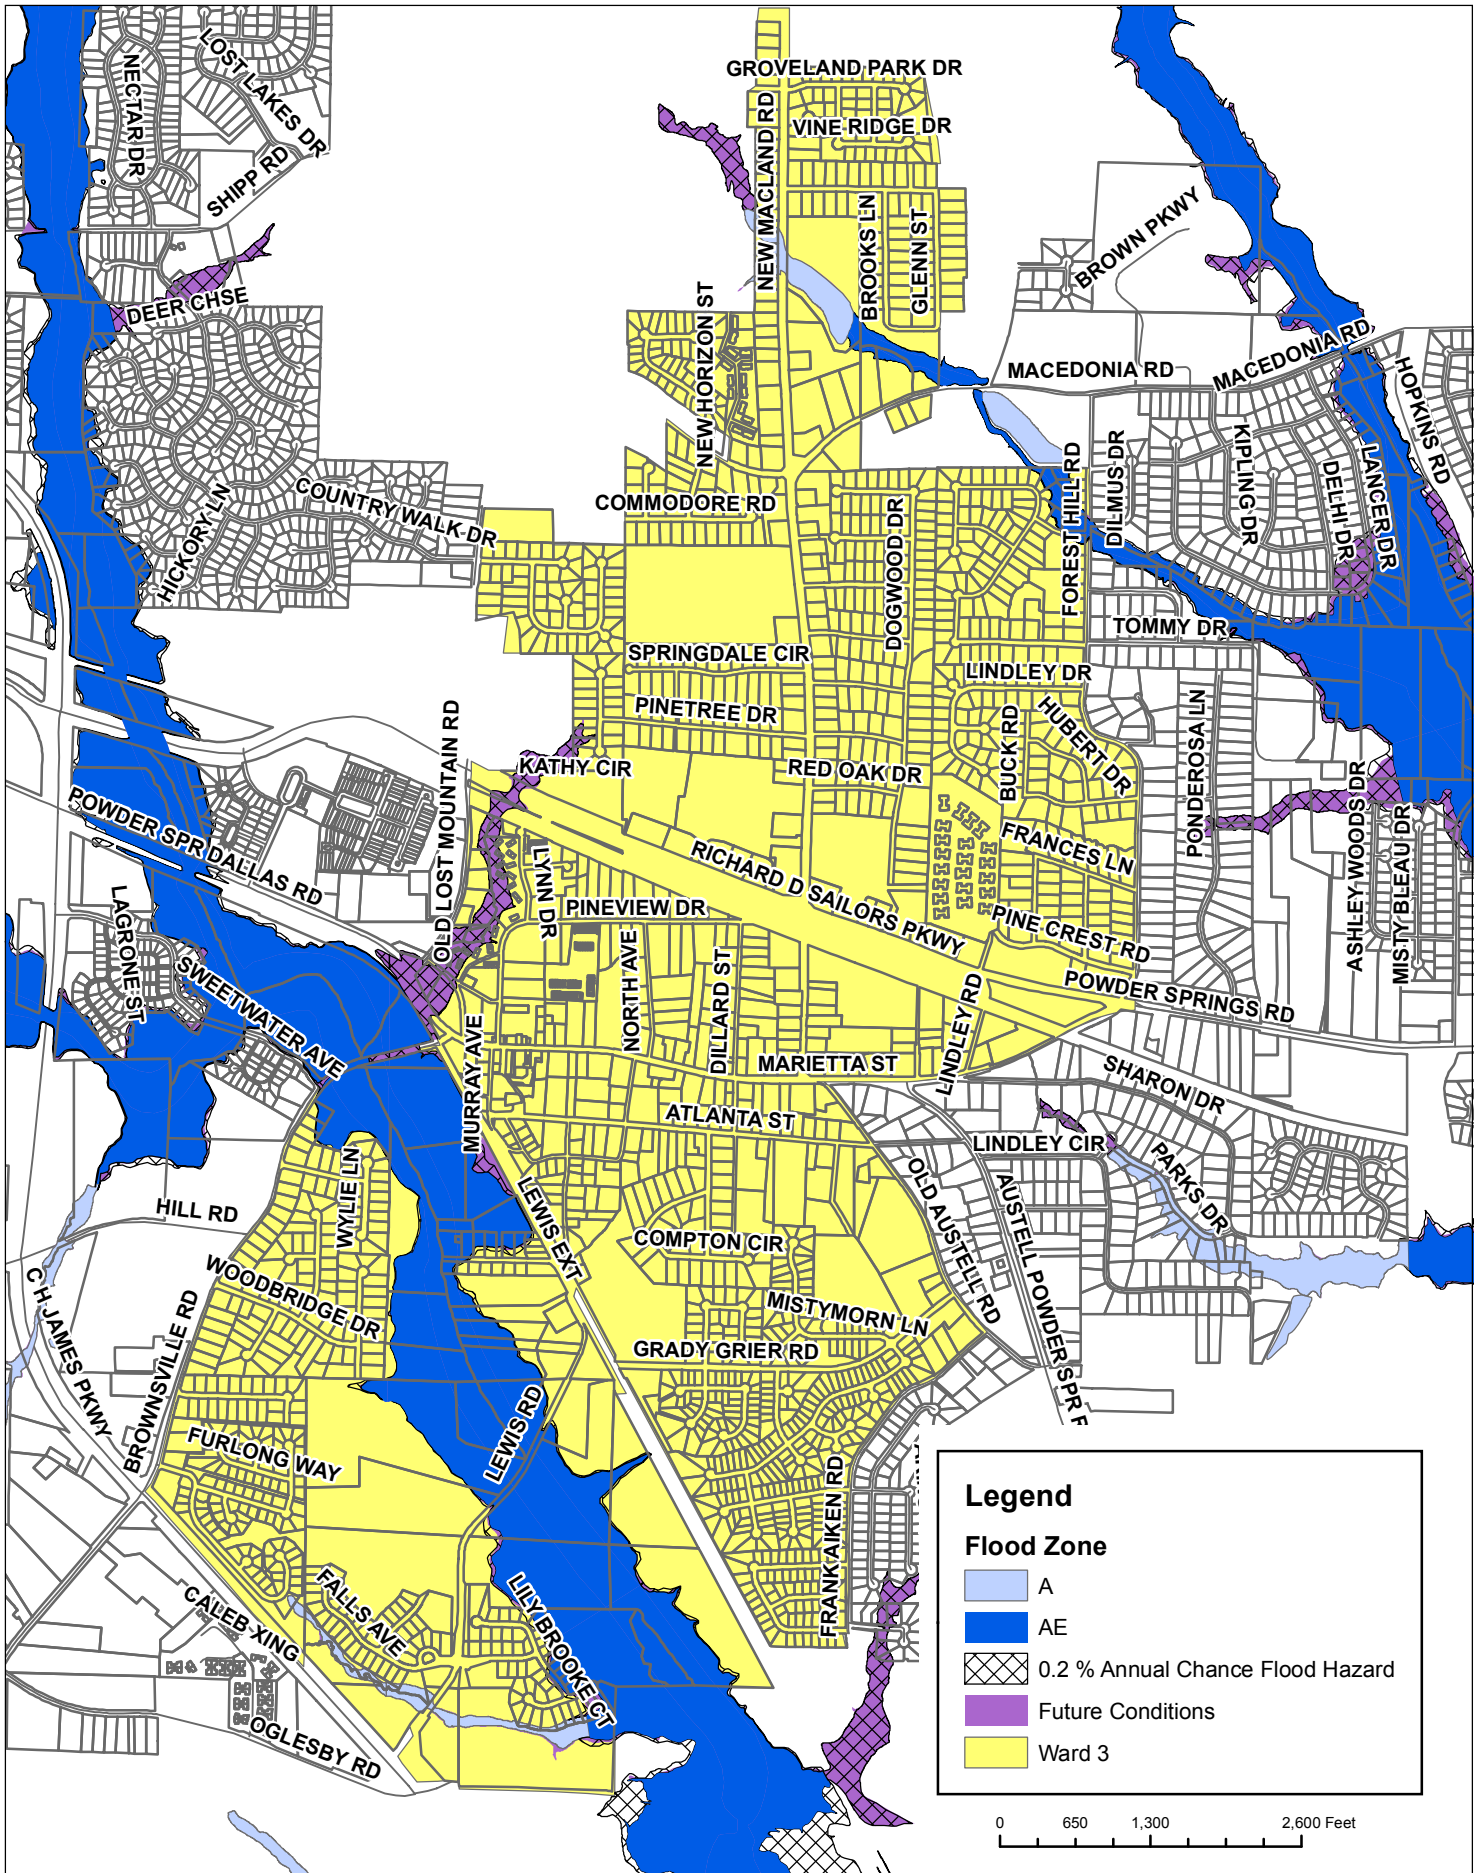

Special Flood Hazard Area Ward 3

Legend

Flood Zone

-  A
-  AE
-  0.2% Annual Chance Flood Hazard
-  Future Conditions
-  Ward 3